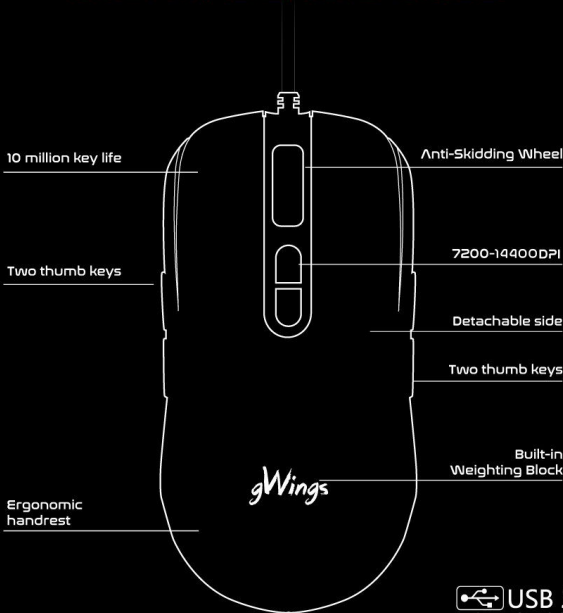

Spider GW9800m

BOTH HAND GAMING MOUSE

10 million key life

Anti-Skidding Wheel

Two thumb keys

7200-14400DPI

Detachable side

Two thumb keys

Built-in Weighting Block

Ergonomic handrest

USB 2.0
Universal serial bus